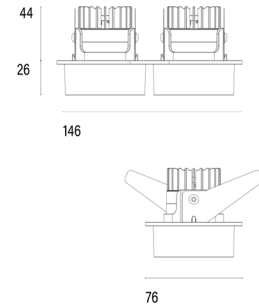

101 06 001204.023

Model

Name	Mono 060 ² Type 2
Finish	Structured Black
Area	Indoor / Outdoor

System

Power (Luminaire)	6.8W
Power (System)	8W
Voltage	240V-AC
Optics	Rotationally Symmetrical Direct 40°
Colour Temperature	3000°K
Luminous Flux	680lm
TM30	Rf95 Rg103
CRI	Ra98
Lumen Maintenance	L90 B10 50000hrs
Chromacity	<3 McAdam Step Ellipse
Articulation	Fixed
Cut-Out	Round 2x55mm at 70mm centres x 75mm Depth
Ingress Protection	IP44
Control Device	Remote DALI (Included)
Class	III